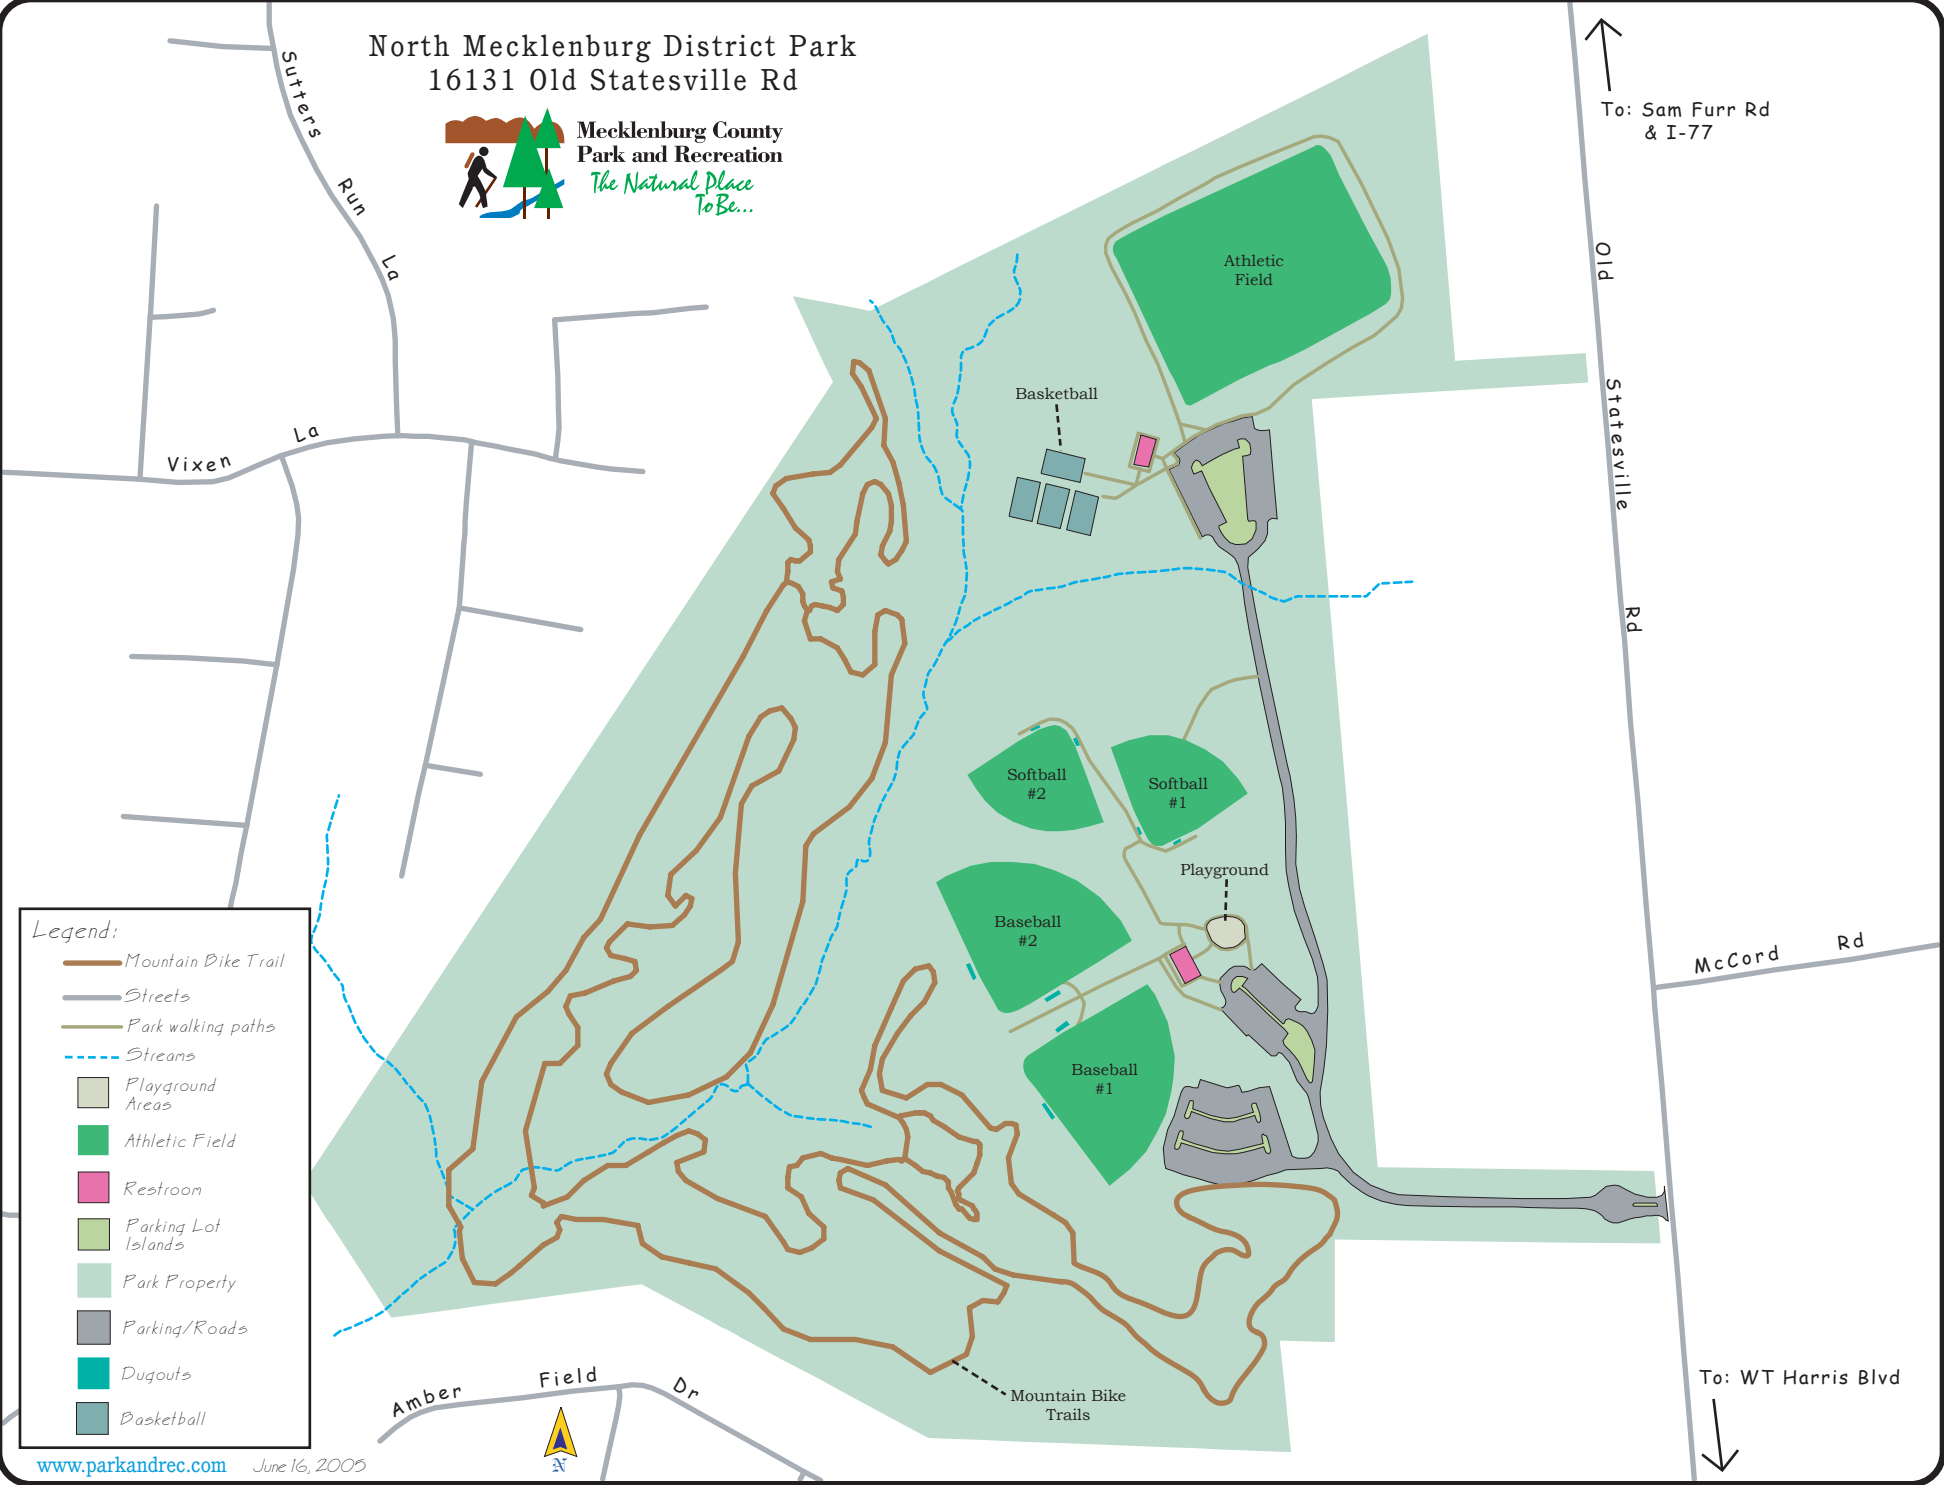

North Mecklenburg District Park  
16131 Old Statesville Rd

Mecklenburg County  
Park and Recreation  
*The Natural Place  
To Be...*

↑  
To: Sam Furr Rd  
& I-77

Legend:

- Mountain Bike Trail
- Streets
- Park walking paths
- Streams
- Playground Areas
- Athletic Field
- Restroom
- Parking Lot Islands
- Park Property
- Parking/Roads
- Dugouts
- Basketball

McCord Rd

↓  
To: WT Harris Blvd