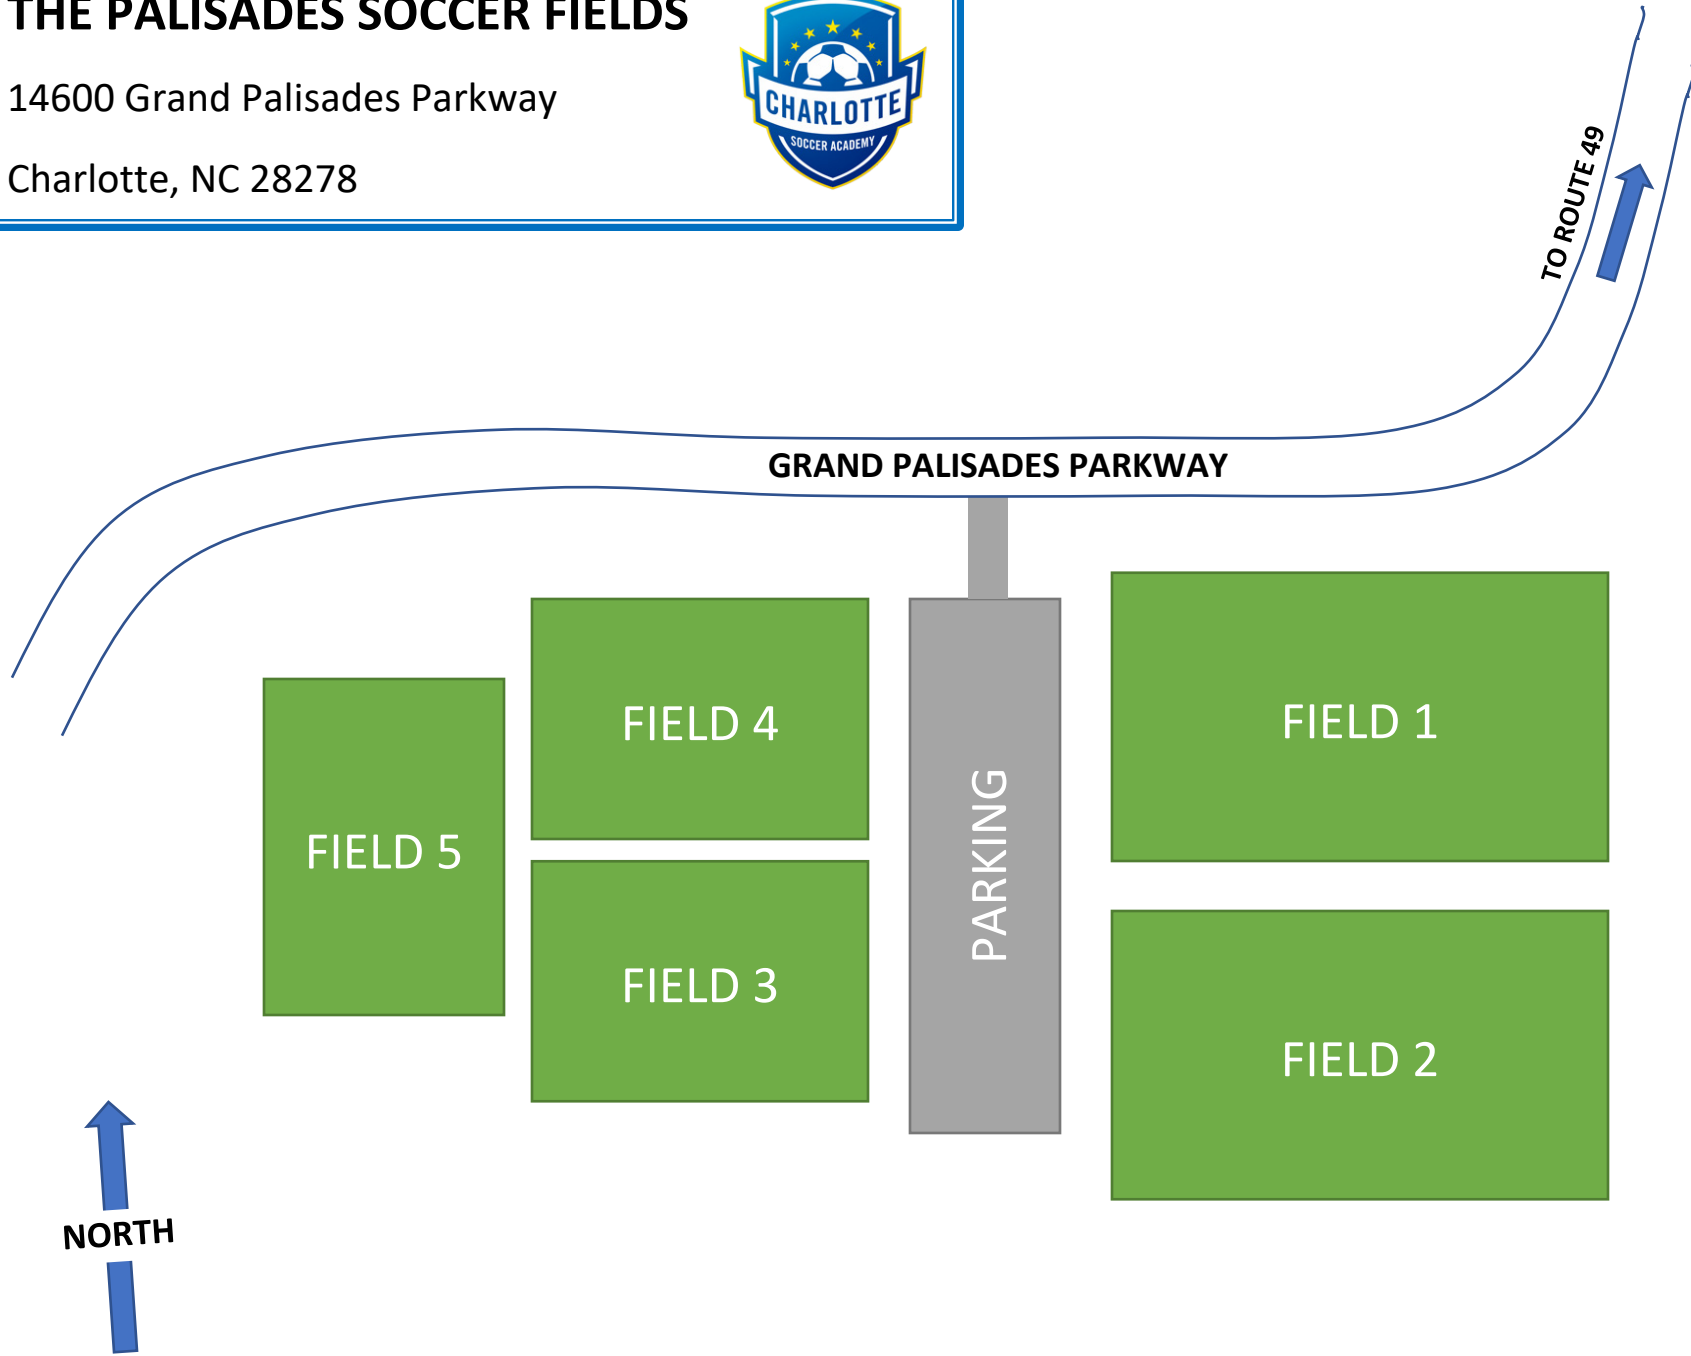

THE PALISADES SOCCER FIELDS

14600 Grand Palisades Parkway

Charlotte, NC 28278

GRAND PALISADES PARKWAY

FIELD 5

FIELD 4

FIELD 3

PARKING

FIELD 1

FIELD 2

NORTH

TO ROUTE 49